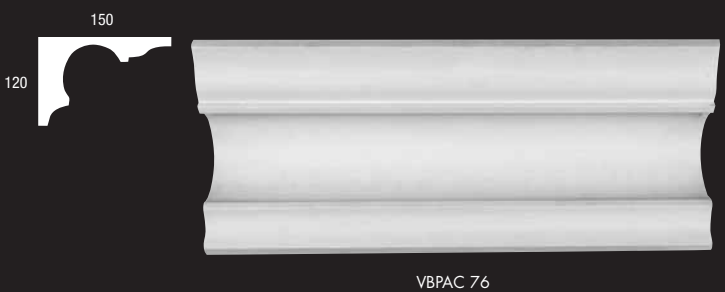

SUPREME TILE

600 X 600 mm Module
16mm Thickness
10.8kg Weight/m²

FISSURE TILE

600 X 600 mm Module
16mm Thickness
11.3kg Weight/m²

ACCESS PANEL

300 X 300 mm
400 X 400 mm
450 X 450 mm
550 X 550 mm

WALL PANEL

PLASTER CORNICES